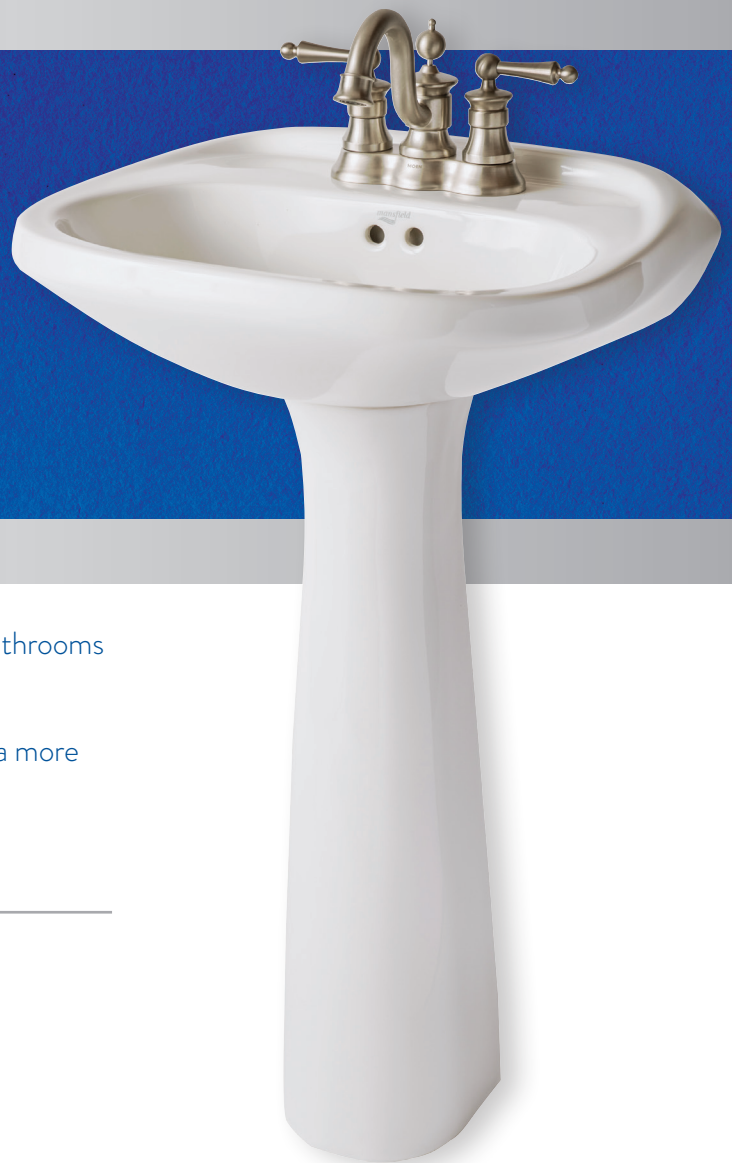

VERONA

PEDESTAL LAVATORY

- Great size for remodeling projects and small secondary bathrooms in the home where not a lot of counter space is needed
- Pedestal lavatory narrow lines can help give a small space a more open feel
- Universal style to match any bathroom decor

Model numbers: 230 Combination lavatory & pedestal
232-4 Lavatory 4" faucet center
233 Pedestal

Size: 18-1/2" x 17-1/4"

Faucet center: 4"

Overflow: Integral rear overflow

Color: Available in white

MANSFIELDPLUMBING.COM